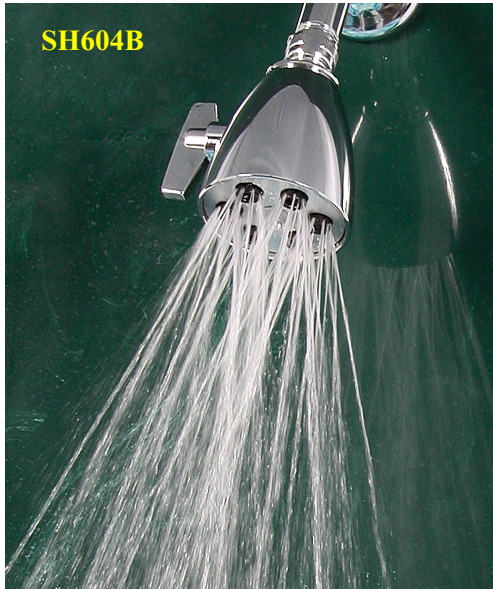

6 Jet ExtremeTM

Solid Brass Power Showers

Experience the Sensation

This heavy duty solid brass shower has 6 fully adjustable spray jets that create the most luxurious, invigorating full body spray ever. Each jet has 8 spray channels that work together to create 48 criss-crossing streams. The lever on the side of the shower body turns easily raising and lowering the jets adjusting the shower spray pattern from fast, fine streams to a softer, drenching flow. Solid brass construction with mirror finish for the look and feel of elegance, available in chrome, brass, nickel or oil rubbed bronze finishes, the 6 Jet Extreme comes with a lifetime warranty, if anything ever goes wrong with it simply return to the manufacturer for a replacement. Includes Power Boost System for improved performance in low pressure..

The Power Boost Advantage

All 6 Jet **EXTREME** Power Shower Heads include our Power Burst Advantage, a flow regulating system that allows the user with lower water pressure to adjust the force, and flow rate, of the shower insuring a good quality shower at an energy and water saving flow rate of 2.5 Gallons Per Minute (GPM). The federal government has regulations that require all showers sold in the U.S. use no more than 2.5 GPM at 80 psi - flowing. Because very few people have water pressure that high, and the lower your water pressure the lower your flow rate, we developed our Power Boost system to insure those with lower water pressure can still get a good, enjoyable shower flow. This system consists of a series of 3 brass flow restricting discs installed in the shower head, each with a slightly larger thru hole. If you find the shower as is is too weak then simply remove the top restricting disc and try it that way, if it is still to weak, remove the next, etc. etc.