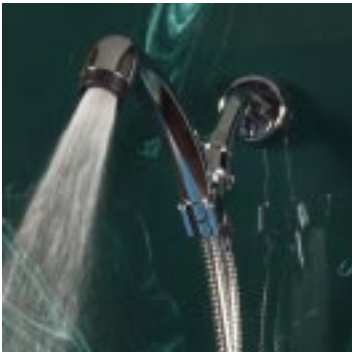

Standard Diverters allow for flow from hand shower or wall shower only.

Available in plastic or brass construction, chrome plated

Brass unit includes easy to use lever that adjusts flow from wall shower to hand shower and back, plastic unit has push button control.

- AF109C Shower Arm diverter, push button, chrome plated plastic
- AF110C Shower Arm Diverter, lever control, chrome plated brass
- AF110C-BP Shower Arm Diverter, lever control, polished brass
- AF213C 3 Way Shower Arm diverter, chrome plated, brass connector

## Shower Arm Mounting Brackets

Allows for hands free use of hand held shower

Installs easily on any standard 1/2" shower arm, no drilling holes or applying tape to walls.

Swivels for easy directional adjustment of the shower spray

Includes special rubber gripper for secure fit of shower handle in bracket

- AF108C Swivel Shower Arm Bracket, white
- AF208C Swivel Shower Arm Bracket, chrome